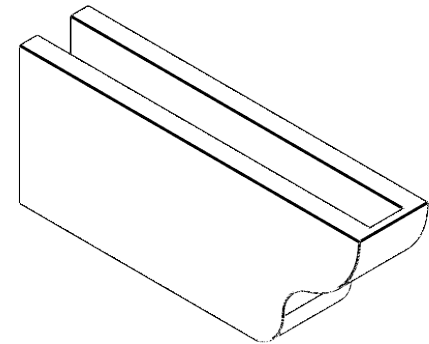

ITEM NUMBER: RFTURO040X08000X20000X008GRN00RCPR

4"W X 8"H X 20"L TIMBERTHANE ROUGH CEDAR GREENSBORO FAUX WOOD OPEN RAFTER TAIL, 8"L END, PRIMED TAN

ISOMETRIC

FRONT PROFILE

GENERATED DATE : 03/02/2023

EKENA MILLWORK
 2300 WEST MAIN ST.
 CLARKSVILLE, TX 75426
 TOLL FREE: 866-607-0453
 WWW.EKENAMILLWORK.COM

NOTES

1. INSTALLATION TO BE COMPLETED IN ACCORDANCE WITH MANUFACTURER'S SPECIFICATIONS.
2. DRAWING MAY NOT BE TO SCALE
3. THIS DRAWING IS INTENDED FOR DESIGN AND PLANNING PURPOSES ONLY.
4. ALL INFORMATION CONTAINED HEREIN WAS CURRENT AT THE TIME OF DEVELOPMENT BUT MUST BE REVIEWED AND APPROVED BY THE PRODUCT MANUFACTURER TO BE CONSIDERED ACCURATE.
5. TIMBERTHANE ARCHITECTURAL PRODUCTS ARE MADE FROM HIGH DENSITY URETHANE AND COME FACTORY PRIMED