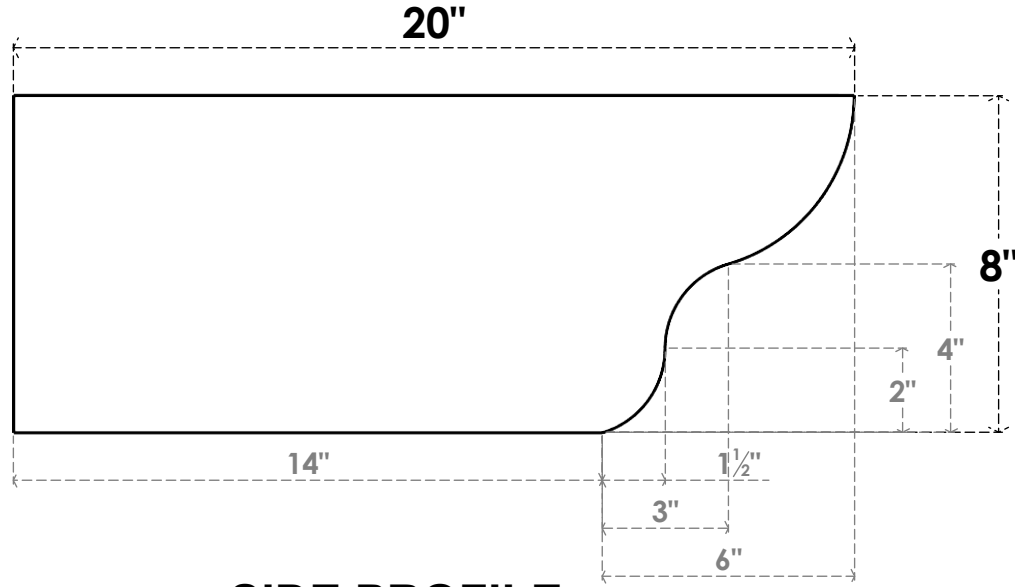

ITEM NUMBER: RFTURO040X08000X20000X008GRN00RCPR

4"W X 8"H X 20"L TIMBERTHANE ROUGH CEDAR GREENSBORO FAUX WOOD OPEN RAFTER TAIL, 8"L END, PRIMED TAN

ISOMETRIC

FRONT PROFILE

GENERATED DATE : 03/02/2023

EKENA MILLWORK
 2300 WEST MAIN ST.
 CLARKSVILLE, TX 75426
 TOLL FREE: 866-607-0453
 WWW.EKENAMILLWORK.COM

NOTES

1. INSTALLATION TO BE COMPLETED IN ACCORDANCE WITH MANUFACTURER'S SPECIFICATIONS.
2. DRAWING MAY NOT BE TO SCALE
3. THIS DRAWING IS INTENDED FOR DESIGN AND PLANNING PURPOSES ONLY.
4. ALL INFORMATION CONTAINED HEREIN WAS CURRENT AT THE TIME OF DEVELOPMENT BUT MUST BE REVIEWED AND APPROVED BY THE PRODUCT MANUFACTURER TO BE CONSIDERED ACCURATE.
5. TIMBERTHANE ARCHITECTURAL PRODUCTS ARE MADE FROM HIGH DENSITY URETHANE AND COME FACTORY PRIMED