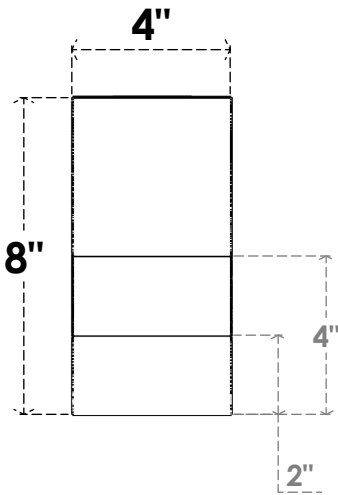

ITEM NUMBER: RFTURO040X08000X20000X008GRN00RCPR

4"W X 8"H X 20"L TIMBERTHANE ROUGH CEDAR GREENSBORO FAUX WOOD OPEN RAFTER TAIL, 8"L END, PRIMED TAN

ISOMETRIC

FRONT PROFILE

GENERATED DATE : 03/02/2023

EKENA MILLWORK
 2300 WEST MAIN ST.
 CLARKSVILLE, TX 75426
 TOLL FREE: 866-607-0453
 WWW.EKENAMILLWORK.COM

NOTES

1. INSTALLATION TO BE COMPLETED IN ACCORDANCE WITH MANUFACTURER'S SPECIFICATIONS.
2. DRAWING MAY NOT BE TO SCALE
3. THIS DRAWING IS INTENDED FOR DESIGN AND PLANNING PURPOSES ONLY.
4. ALL INFORMATION CONTAINED HEREIN WAS CURRENT AT THE TIME OF DEVELOPMENT BUT MUST BE REVIEWED AND APPROVED BY THE PRODUCT MANUFACTURER TO BE CONSIDERED ACCURATE.
5. TIMBERTHANE ARCHITECTURAL PRODUCTS ARE MADE FROM HIGH DENSITY URETHANE AND COME FACTORY PRIMED